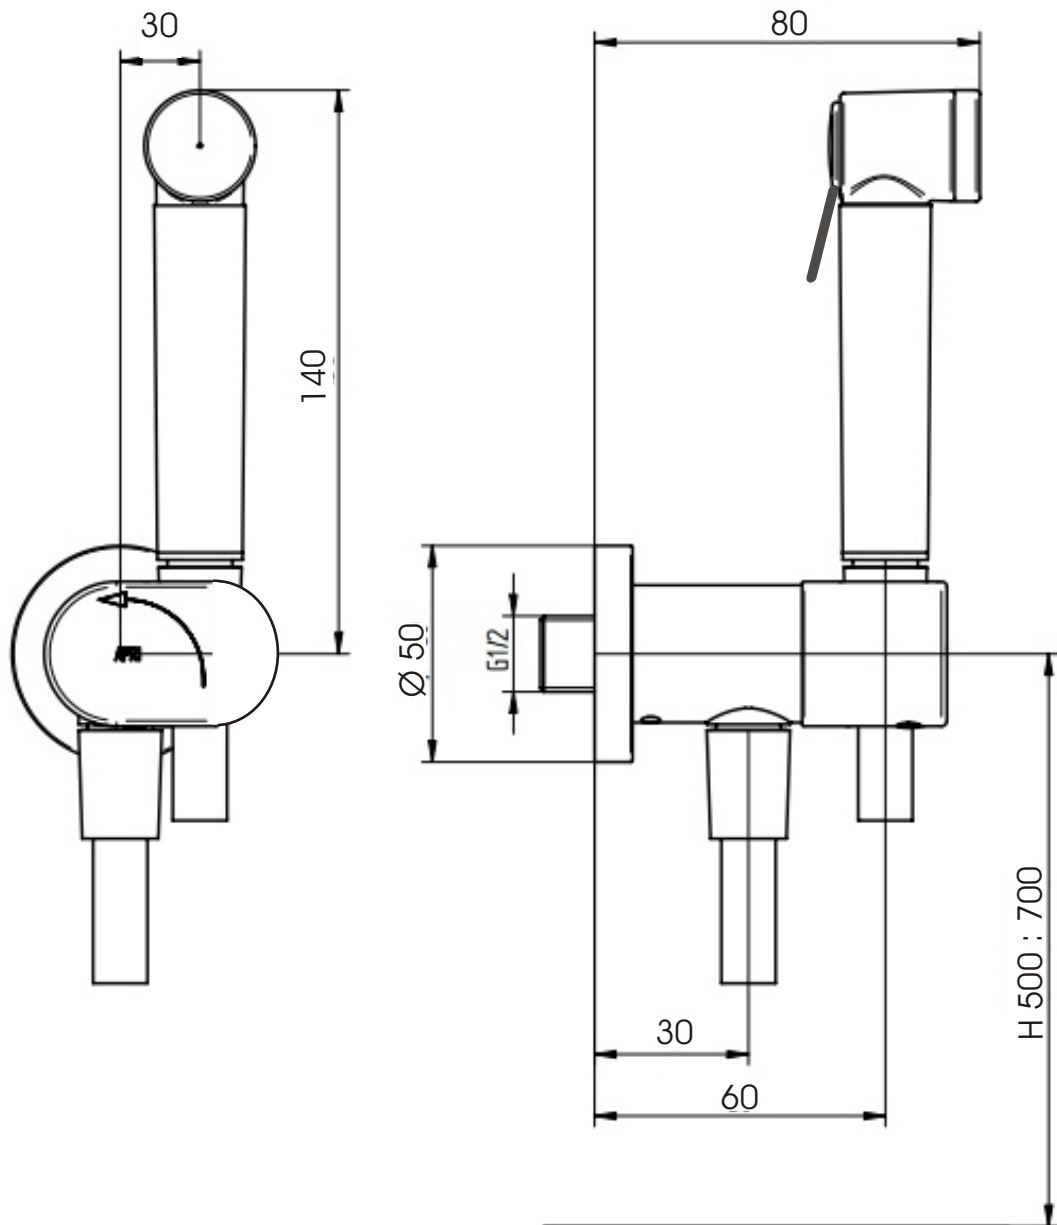

ARES
Luxury Showering Solutions

KIT IDRO WC TONDO
ART. 74801

ARES
Luxury Showering Solutions

KIT IDRO WC QUADRO
ART. 74802